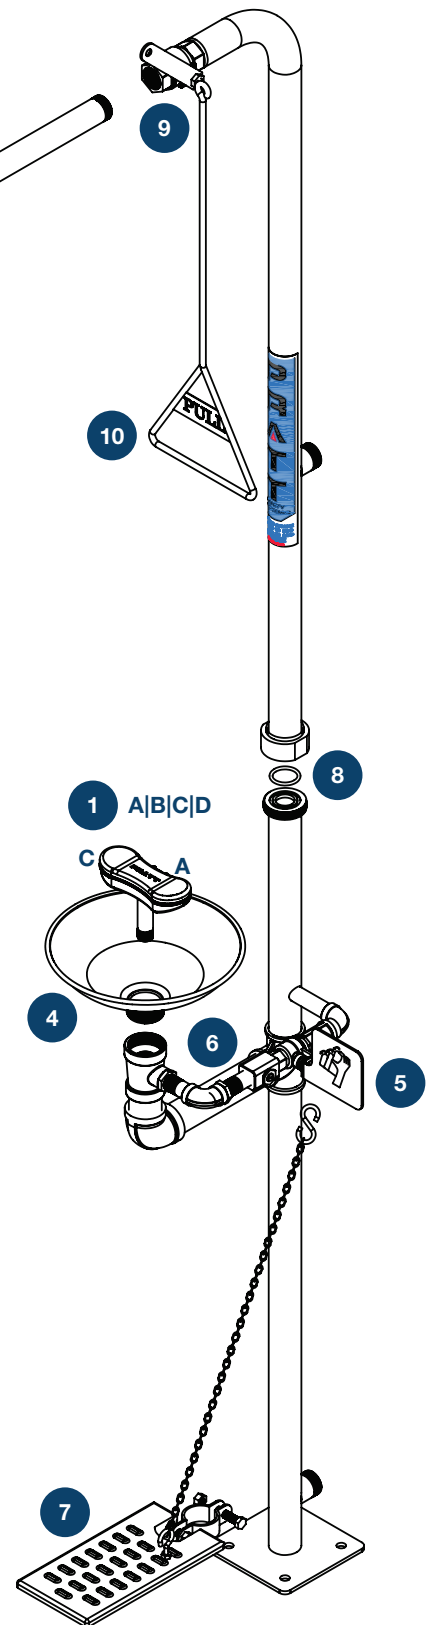

# PRATT COMBINATION SHOWER WITH EYE WASH, BOWL & FOOT TREADLE: FLIP TOP LID

1	570027	Pratt Eye & Face Wash Nozzle Yellow ABS Plastic Suits All Elite Eye Wash
1A	570029	Pratt Dust Cap ABS Plastic To Suit Eye & Face Wash Nozzle
1B	570030	Pratt SS304 Screws Pack Of 6 To Suit Eye & Face Wash Nozzle
1C	570031	Pratt Aerator Suits All Eye & Face Wash Inc. Washer
1D	570032	Pratt 304 Stainless Steel Ring Suits Eye & Face Wash Aerator
2	570003	Pratt Eye Wash Nozzle Assembly S/Steel With Rubber Eye Cup Suits All Elite Eye Wash
2A 3B	570018	Pratt Aerator Suits All Elite And Economy Eye Wash
2B	570017	Pratt Rubber Eye Wash Cup With Yellow Dust Cap Suits All Elite Eye Wash
2C	570028	Pratt 304 Stainless Steel Ring Suits Eye Wash Aerator
3	570004	Pratt Eye Wash Nozzle Assembly S/Steel With Yellow Dust Cap Suits SE693 And FTL Eye Wash
3A	570023	Pratt Yellow Dust Caps Plastic Suits SE693 And FTL Eye Wash
4	570006	Pratt S/Steel Eye Wash Bowl Suits All Elite Eye Wash
5	570010	Pratt S/Steel Push Handle For 570012 S/Steel Ball Valve Suits All Elite Eye Wash
6	570012	Pratt 15mm S/Steel Ball Valve For 570010 S/Steel Push Handle Suits All Elite Eye Wash
7	570020	Pratt S/Steel Foot Treadle Silver Suits All Elite Eye Wash
8	570024	Pratt Black Washer For Stanchion Joint Suits All Elite Showers
9	570014	Pratt 25mm S/Steel Ball Valve With Lever Arm Suits All Elite Showers
10	570016	Pratt S/Steel Pull Rod Silver Suits All Elite Showers
11	SE850	Pratt S/Steel Shower Head Suits SE693FTL & Selected Pre-2021 Models