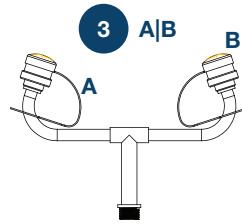

# PRATT COMBINATION SHOWER WITH EYE WASH, BOWL & FOOT TREADLE: FLIP TOP LID

1	570027	Pratt Eye & Face Wash Nozzle Yellow ABS Plastic Suits All Elite Eye Wash
1A	570029	Pratt Dust Cap ABS Plastic To Suit Eye & Face Wash Nozzle
1B	570030	Pratt SS304 Screws Pack Of 6 To Suit Eye & Face Wash Nozzle
1C	570031	Pratt Aerator Suits All Eye & Face Wash Inc. Washer
1D	570032	Pratt 304 Stainless Steel Ring Suits Eye & Face Wash Aerator
2	570003	Pratt Eye Wash Nozzle Assembly S/Steel With Rubber Eye Cup Suits All Elite Eye Wash
2A 3B	570018	Pratt Aerator Suits All Elite And Economy Eye Wash
2B	570017	Pratt Rubber Eye Wash Cup With Yellow Dust Cap Suits All Elite Eye Wash
2C	570028	Pratt 304 Stainless Steel Ring Suits Eye Wash Aerator
3	570004	Pratt Eye Wash Nozzle Assembly S/Steel With Yellow Dust Cap Suits SE693 And FTL Eye Wash
3A	570023	Pratt Yellow Dust Caps Plastic Suits SE693 And FTL Eye Wash
4	570006	Pratt S/Steel Eye Wash Bowl Suits All Elite Eye Wash
5	570010	Pratt S/Steel Push Handle For 570012 S/Steel Ball Valve Suits All Elite Eye Wash
6	570012	Pratt 15mm S/Steel Ball Valve For 570010 S/Steel Push Handle Suits All Elite Eye Wash
7	570020	Pratt S/Steel Foot Treadle Silver Suits All Elite Eye Wash
8	570024	Pratt Black Washer For Stanchion Joint Suits All Elite Showers
9	570014	Pratt 25mm S/Steel Ball Valve With Lever Arm Suits All Elite Showers
10	570016	Pratt S/Steel Pull Rod Silver Suits All Elite Showers
11	SE850	Pratt S/Steel Shower Head Suits SE693FTL & Selected Pre-2021 Models