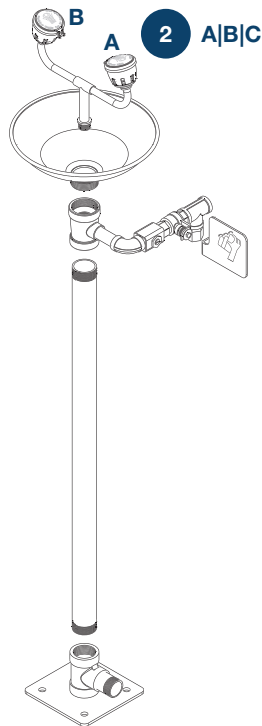

# PRATT COMBINATION SHOWER WITH EYE WASH, BOWL & FOOT TREADLE: FLIP TOP LID

1	570027	Pratt Eye & Face Wash Nozzle Yellow ABS Plastic Suits All Elite Eye Wash
1A	570029	Pratt Dust Cap ABS Plastic To Suit Eye & Face Wash Nozzle
1B	570030	Pratt SS304 Screws Pack Of 6 To Suit Eye & Face Wash Nozzle
1C	570031	Pratt Aerator Suits All Eye & Face Wash Inc. Washer
1D	570032	Pratt 304 Stainless Steel Ring Suits Eye & Face Wash Aerator
2	570003	Pratt Eye Wash Nozzle Assembly S/Steel With Rubber Eye Cup Suits All Elite Eye Wash
2A 3B	570018	Pratt Aerator Suits All Elite And Economy Eye Wash
2B	570017	Pratt Rubber Eye Wash Cup With Yellow Dust Cap Suits All Elite Eye Wash
2C	570028	Pratt 304 Stainless Steel Ring Suits Eye Wash Aerator
3	570004	Pratt Eye Wash Nozzle Assembly S/Steel With Yellow Dust Cap Suits SE693 And FTL Eye Wash
3A	570023	Pratt Yellow Dust Caps Plastic Suits SE693 And FTL Eye Wash
4	570006	Pratt S/Steel Eye Wash Bowl Suits All Elite Eye Wash
5	570010	Pratt S/Steel Push Handle For 570012 S/Steel Ball Valve Suits All Elite Eye Wash
6	570012	Pratt 15mm S/Steel Ball Valve For 570010 S/Steel Push Handle Suits All Elite Eye Wash
7	570020	Pratt S/Steel Foot Treadle Silver Suits All Elite Eye Wash
8	570024	Pratt Black Washer For Stanchion Joint Suits All Elite Showers
9	570014	Pratt 25mm S/Steel Ball Valve With Lever Arm Suits All Elite Showers
10	570016	Pratt S/Steel Pull Rod Silver Suits All Elite Showers
11	SE850	Pratt S/Steel Shower Head Suits SE693FTL & Selected Pre-2021 Models